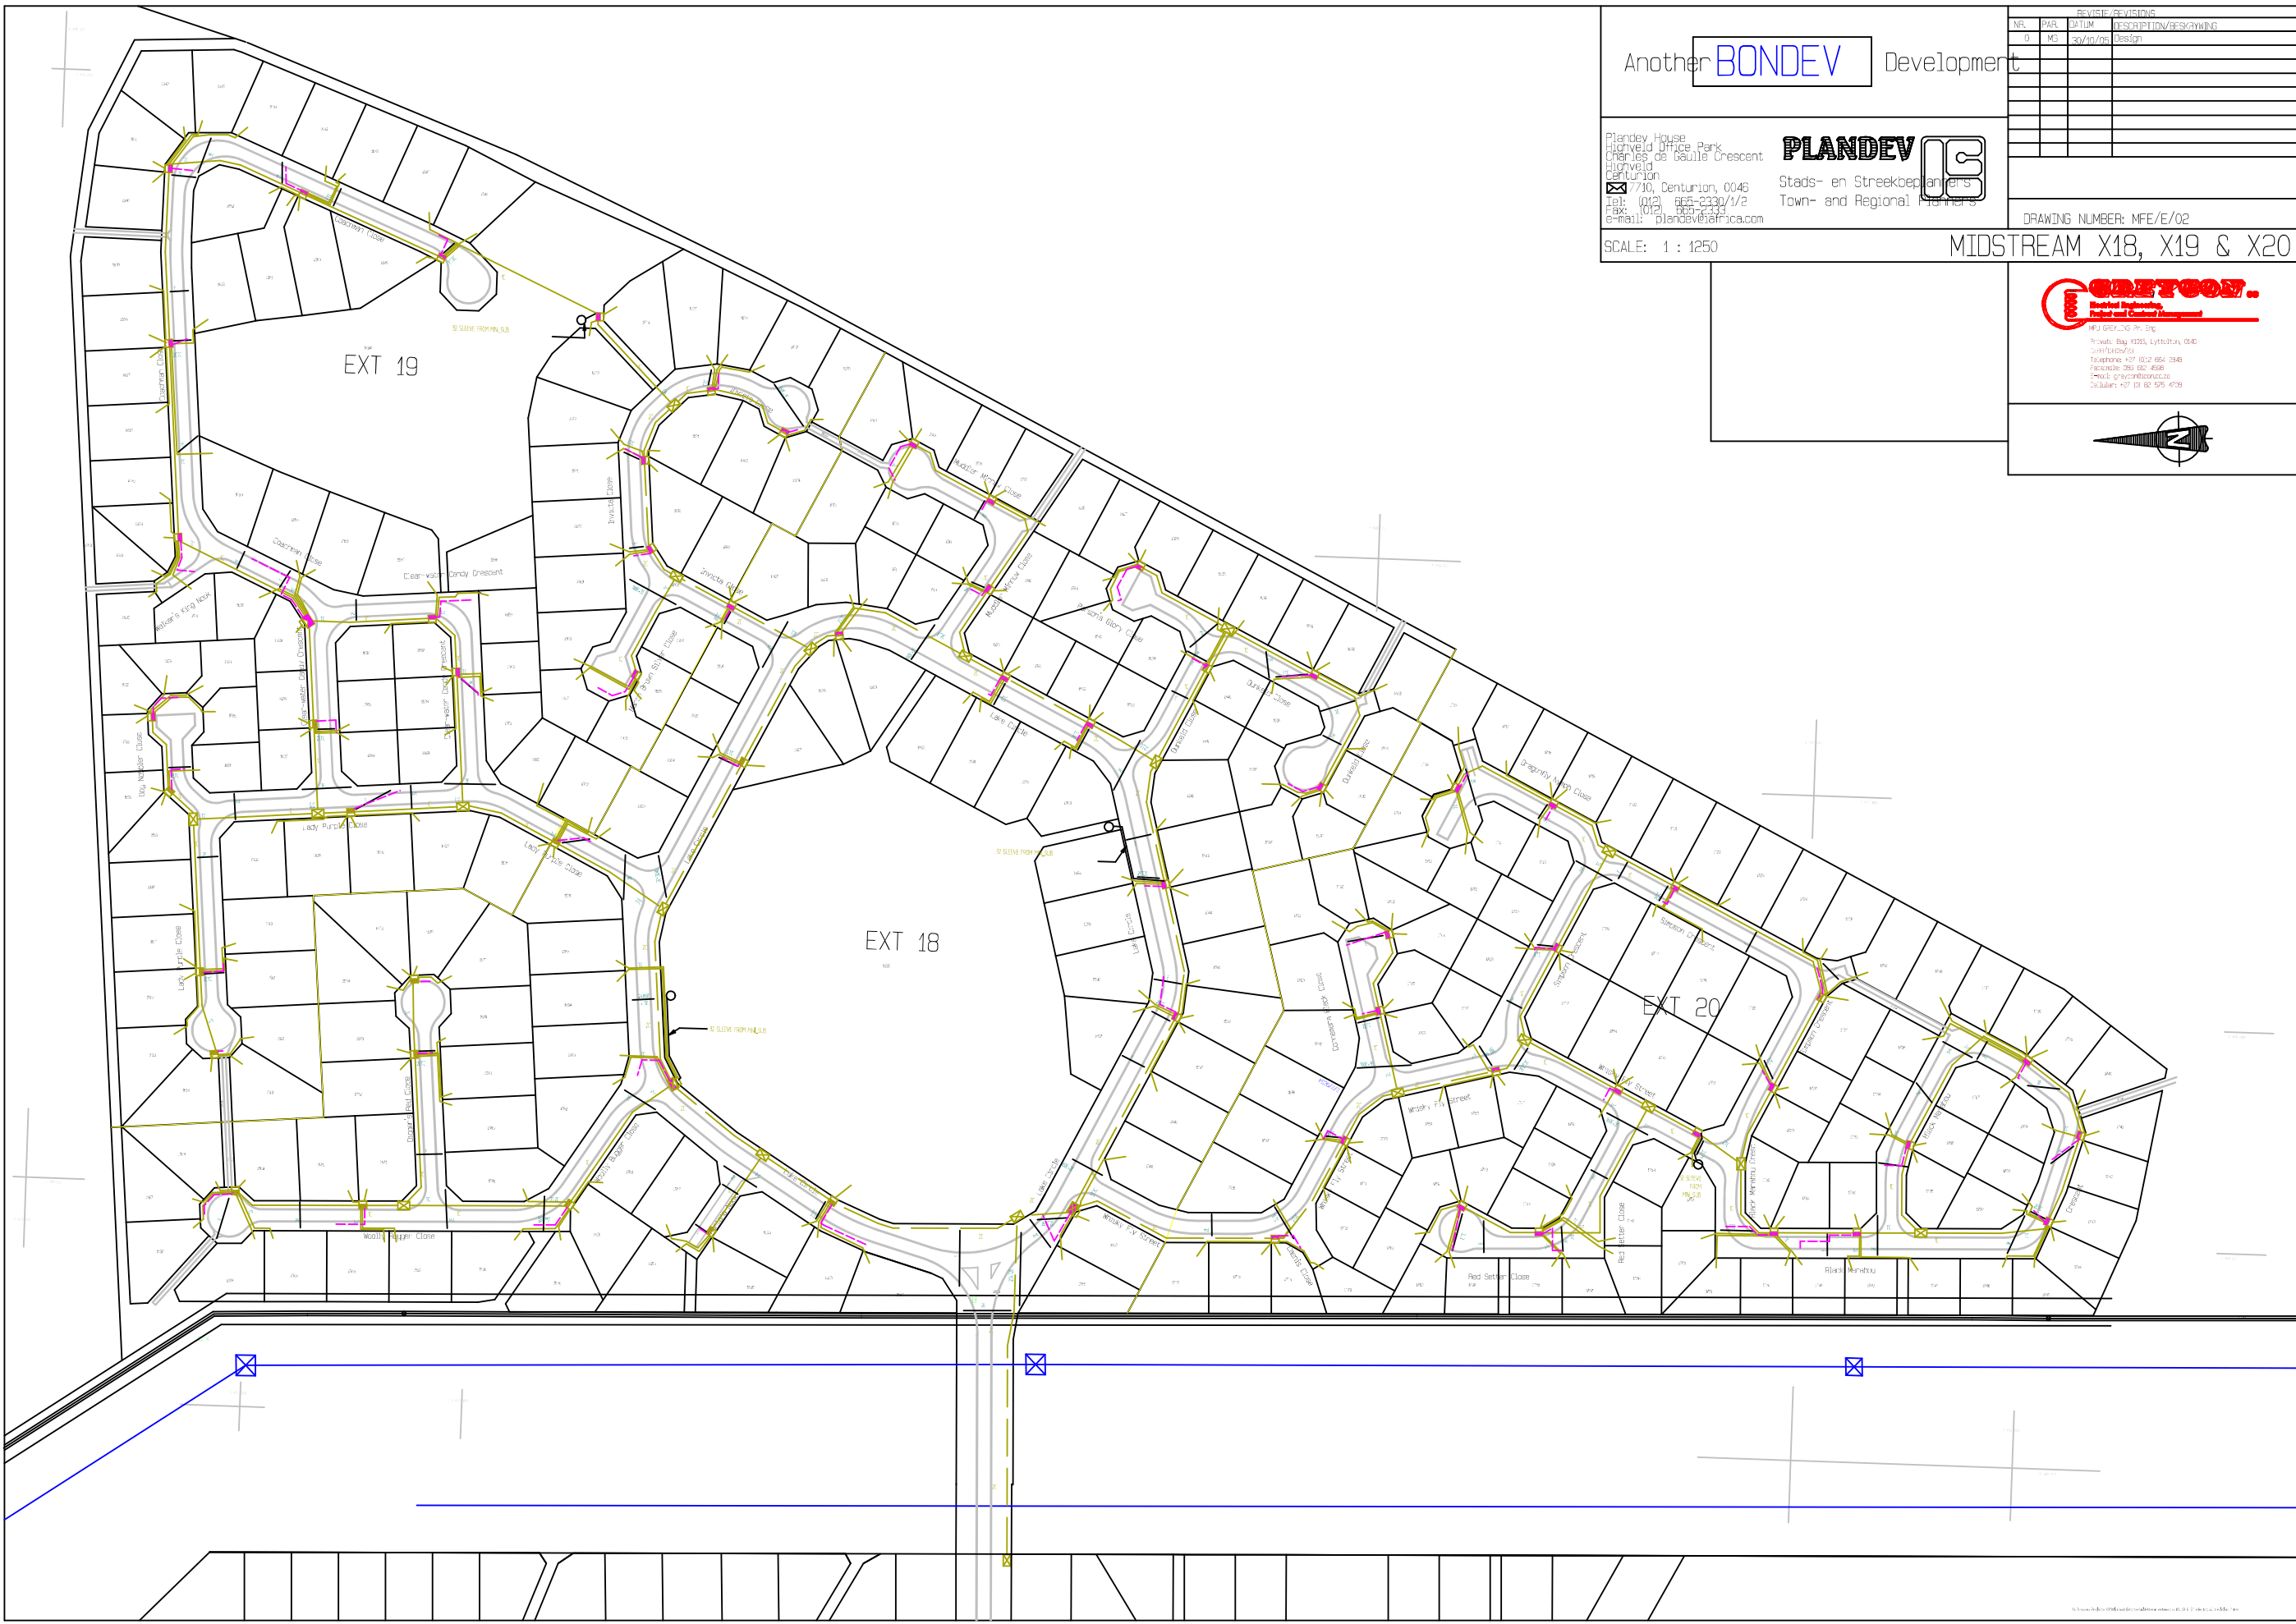

NO.	PAR.	DATE	REVISION/REMARKING
0	MC	20/07/02	Design

DRAWING NUMBER: MFE/E/02  
**MIDSTREAM X18, X19 & X20**

**CASTRO**  
Civil Engineering  
P.O. Box 403, Lyttelton, 602  
Tel: (021) 933 884 384  
Fax: (021) 933 884 385  
E-mail: castro@castro.co.za