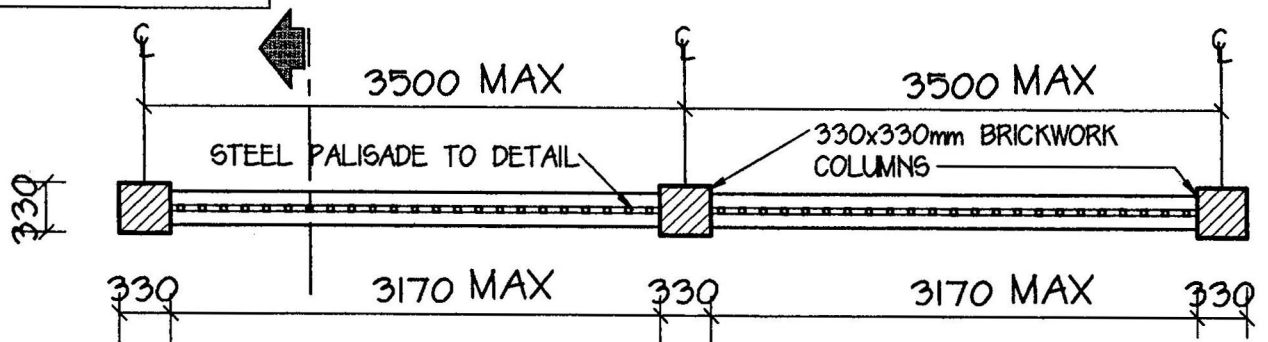

GREEN & OPEN AREA (OPTION 2A)

PALISADE PANEL DETAILS & BOUNDARY WALL MODULES (1275mm HIGH)

ELEVATION

NOTE: PALISADE FENCING TO BE PAINTED 2/BLACK GLOSS ENAMEL PAINT ON EPOXY UNDERCOAT

SECTION B-B See drg. / BW4

PLAN

BW3