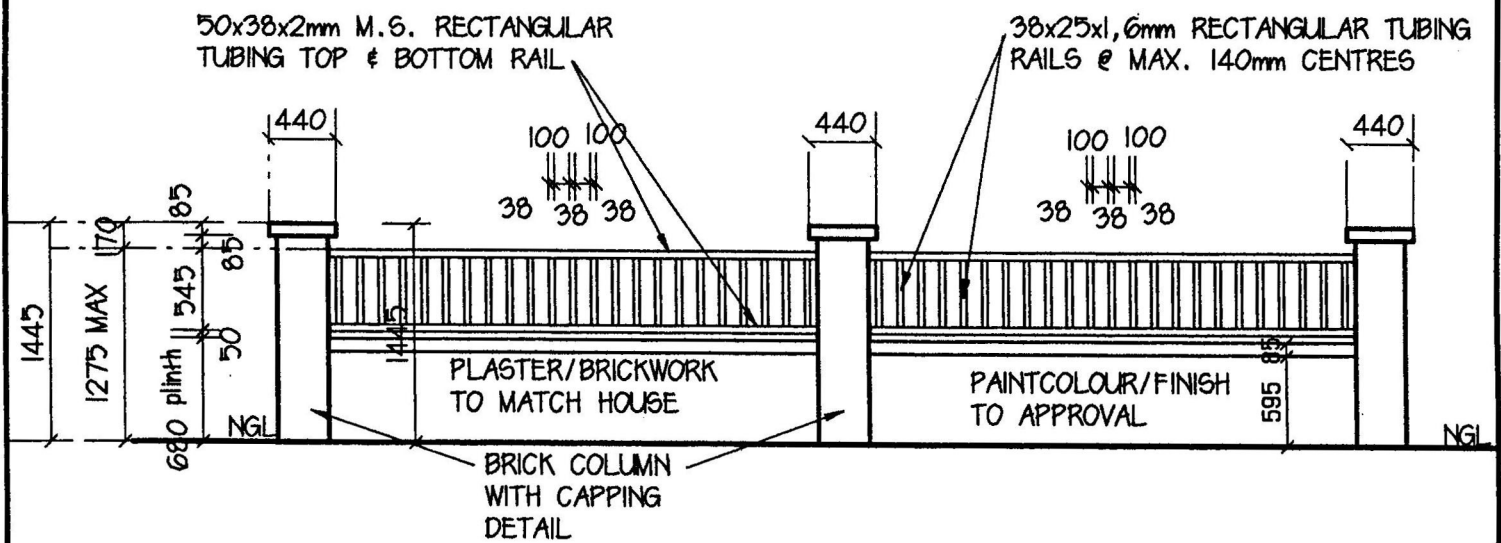

GREEN & OPEN AREA (OPTION 2A)

PALISADE PANEL DETAILS & BOUNDARY WALL MODULES (1275mm HIGH)

ELEVATION

NOTE: PALISADE FENCING TO BE PAINTED 2/BLACK GLOSS ENAMEL PAINT ON EPOXY UNDERCOAT

SECTION B-B See drg. / BW4

PLAN

BW3