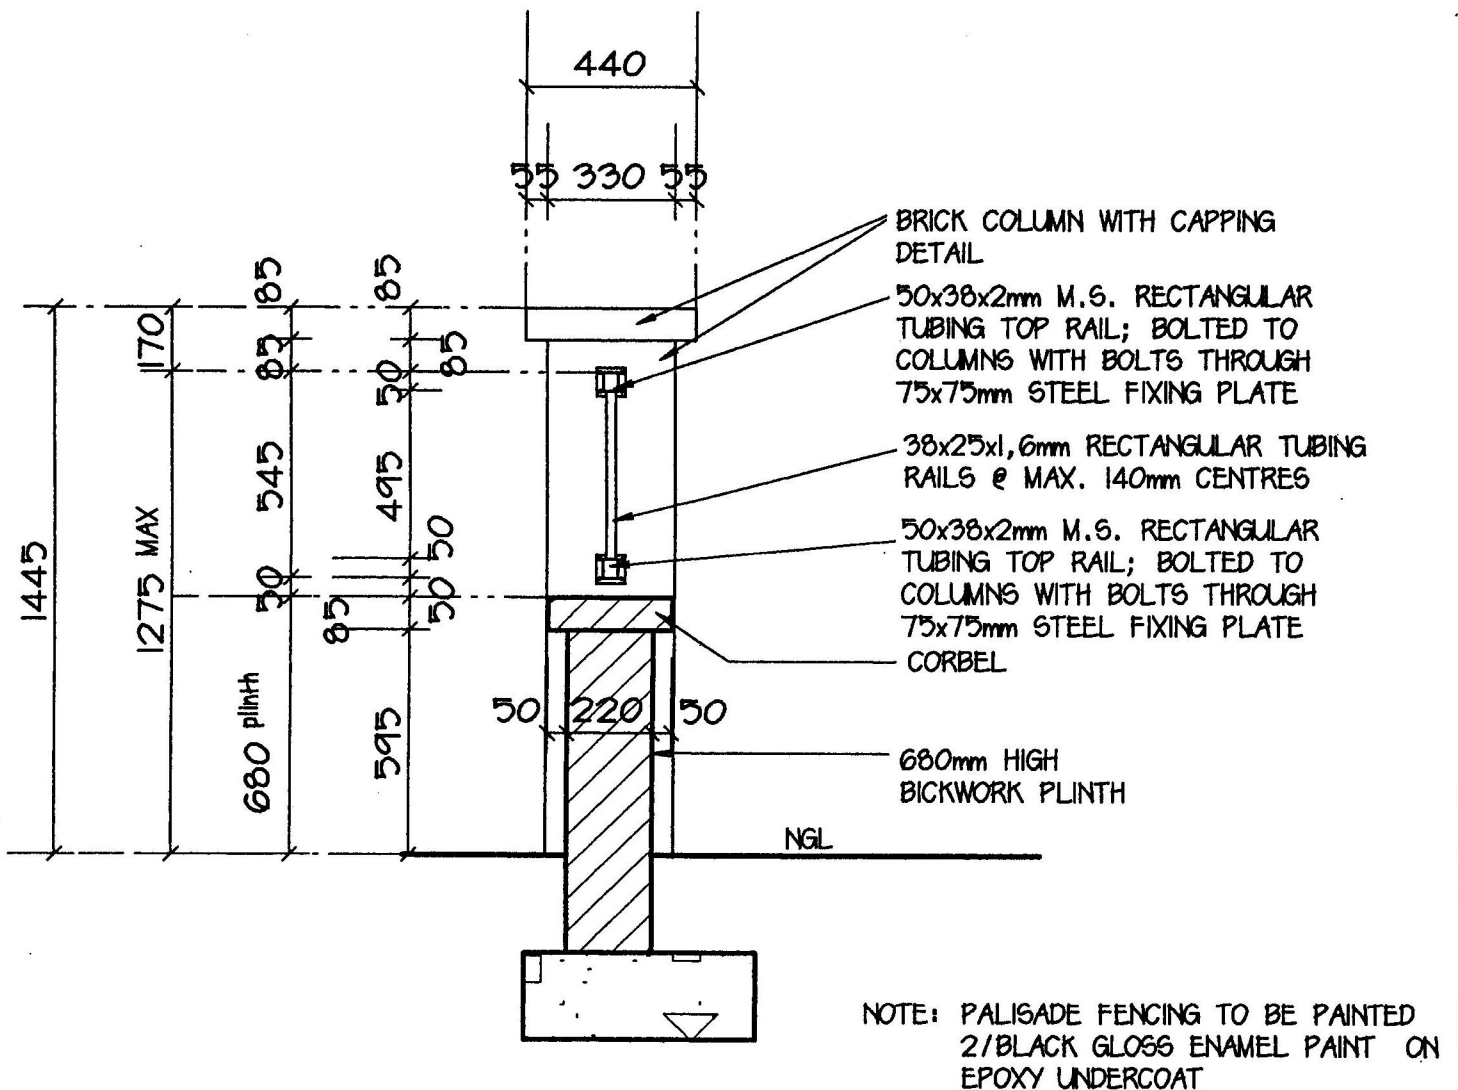

GREEN & OPEN AREA (OPTION 2A)

PALISADE PANEL DETAILS & BOUNDARY WALL MODULES (1275mm HIGH)

SECTION B-B