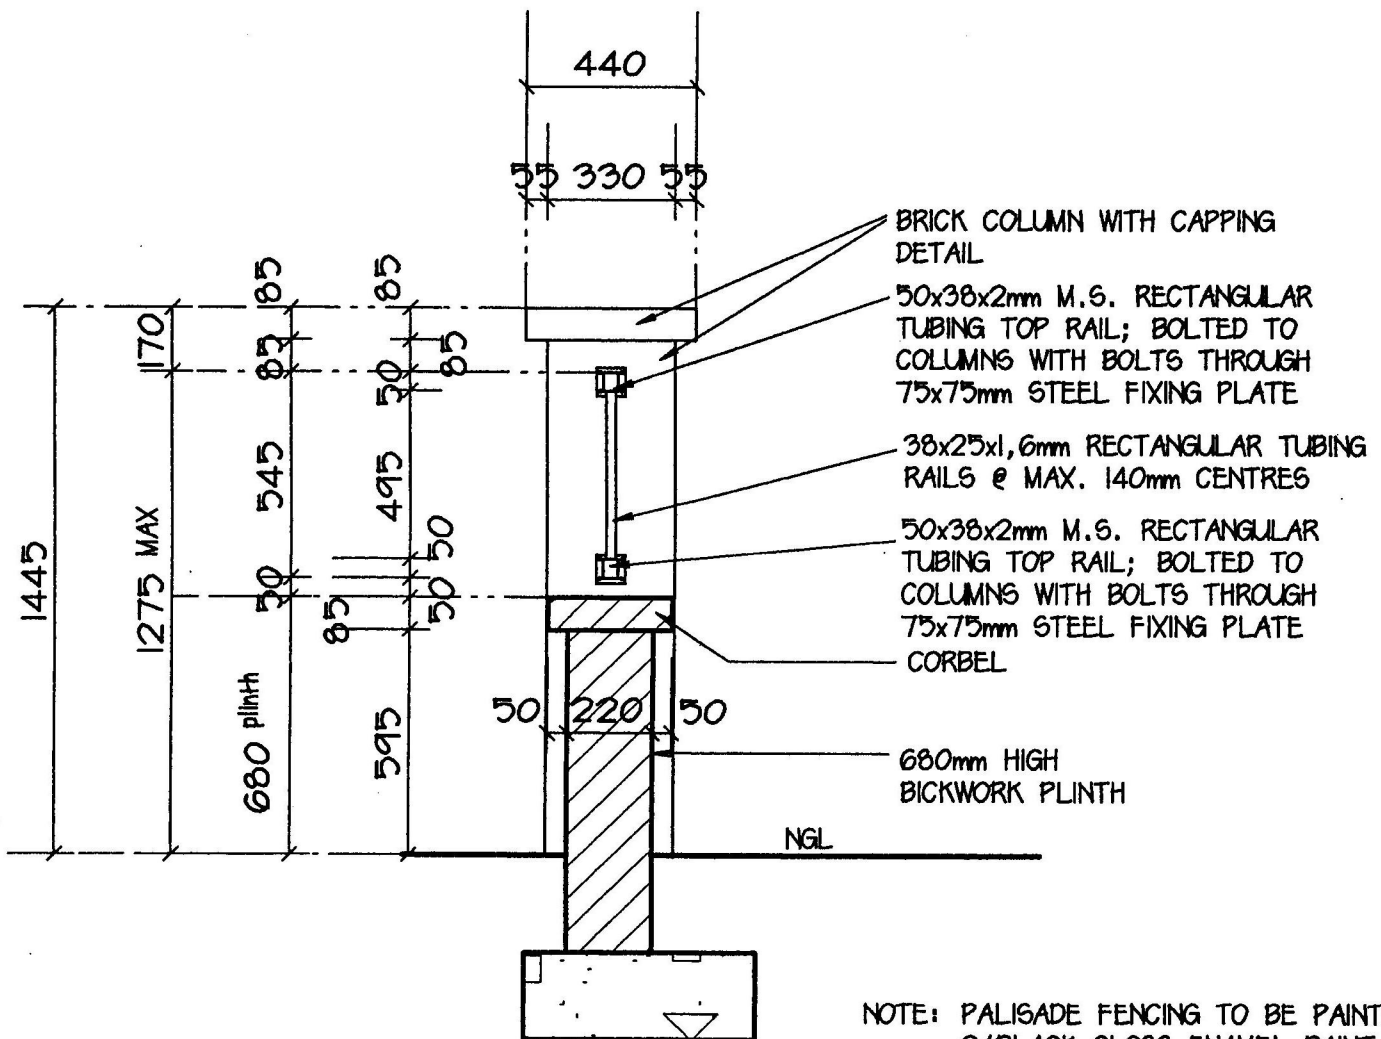

## PALISADE PANEL DETAILS & BOUNDARY WALL MODULES (1275mm HIGH)

NOTE: PALISADE FENCING TO BE PAINTED  
2/BLACK GLOSS ENAMEL PAINT ON  
EPOXY UNDERCOAT

SECTION B-B